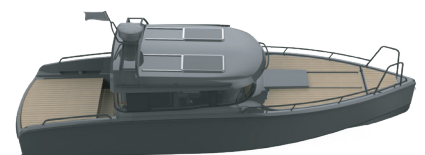

XO 270 Front Cabin

Measurements

LENGTH	8,60 M
BEAM	2,59 M
HEIGHT ABOVE WATERLINE (*with light mast)	2,50 - 2,75* M
WEIGHT (incl. engines)	3 000 KG
DRAFT	0,95 M
HP RECOMMENDATION	1X 300 - 370 HP
FUEL TANK	315 L
TOP SPEED	40+ KNOTS
MAX LOAD	10 PERS
BERTHS	2 + 2
DEAD RISE AT TRANSOM	24°
CE CATEGORY	C

Motor options

- Volvo Penta D4-300DPH 300hp*
- Volvo Penta D6-370DPH 370hp*
- Mercury V8 4,2TDI 370 PS

* Including VP Soft options (PTA, Trip Comp and NMEA int.)