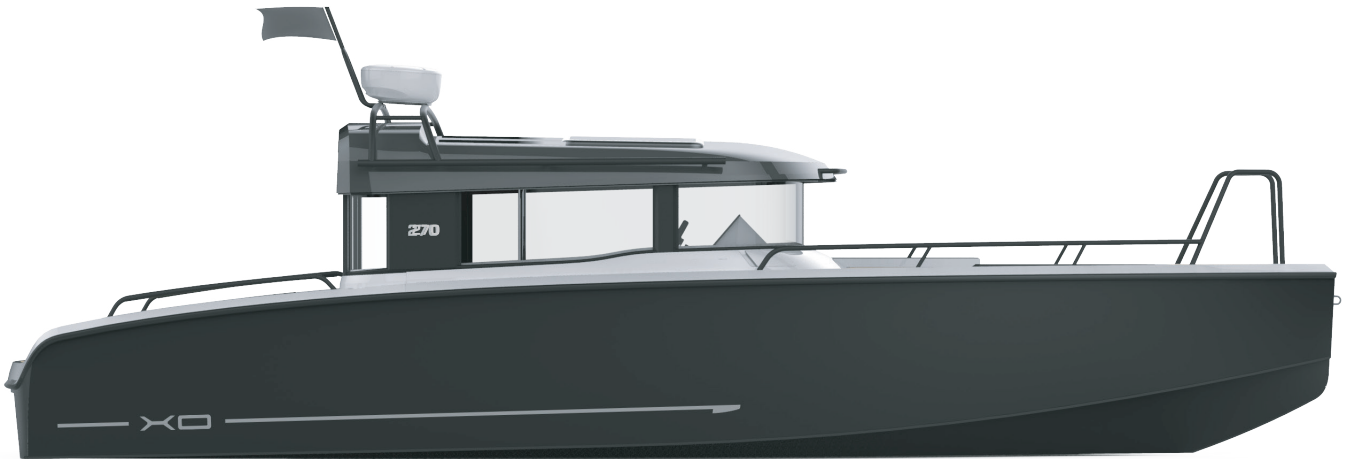

# XO 270 Front Cabin

## Measurements

LENGTH .....	8,60 M
BEAM .....	2,59 M
HEIGHT ABOVE WATERLINE (*with light mast) .....	2,50 - 2,75* M
WEIGHT (incl. engines) .....	3 000 KG
DRAFT .....	0,95 M
HP RECOMMENDATION .....	1X 300 - 370 HP
FUEL TANK .....	315 L
TOP SPEED .....	40+ KNOTS
MAX LOAD .....	10 PERS
BERTHS .....	2 + 2
DEAD RISE AT TRANSOM .....	24°
CE CATEGORY .....	C

## Motor options

- Volvo Penta D4-300DPH 300hp\*
- Volvo Penta D6-370DPH 370hp\*
- Mercury V8 4,2TDI 370 PS

\* Including VP Soft options (PTA, Trip Comp and NMEA int.)

# XO 270