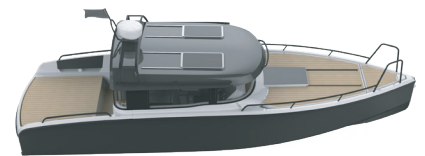

XO 270 Front Cabin

Measurements

LENGTH	8,60 M
BEAM	2,59 M
HEIGHT ABOVE WATERLINE (*with light mast)	2,50 - 2,75* M
WEIGHT (incl. engines)	3 000 KG
DRAFT	0,95 M
HP RECOMMENDATION	1X 300 - 370 HP
FUEL TANK	315 L
TOP SPEED	40+ KNOTS
MAX LOAD	10 PERS
BERTHS	2 + 2
DEAD RISE AT TRANSOM	24°
CE CATEGORY	C

Motor options

- Volvo Penta D4-300DPH 300hp*
- Volvo Penta D6-370DPH 370hp*
- Mercury V8 4,2TDI 370 PS

* Including VP Soft options (PTA, Trip Comp and NMEA int.)