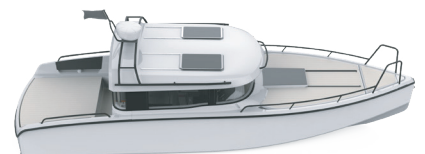

XO 270 Front Cabin

Measurements

LENGTH	8,60 M
BEAM	2,59 M
HEIGHT ABOVE WATERLINE (*with light mast)	2,50 - 2,75* M
WEIGHT (incl. engines)	3 000 KG
DRAFT	0,95 M
HP RECOMMENDATION	1X 300 - 370 HP
FUEL TANK	315 L
TOP SPEED	40+ KNOTS
MAX LOAD	10 PERS
BERTHS	2 + 2
DEAD RISE AT TRANSOM	24°
CE CATEGORY	C

Motor options

- Volvo Penta D4-300DPH 300hp*
- Volvo Penta D6-370DPH 370hp*
- Mercury V8 4,2TDI 370 PS

* Including VP Soft options (PTA, Trip Comp and NMEA int.)