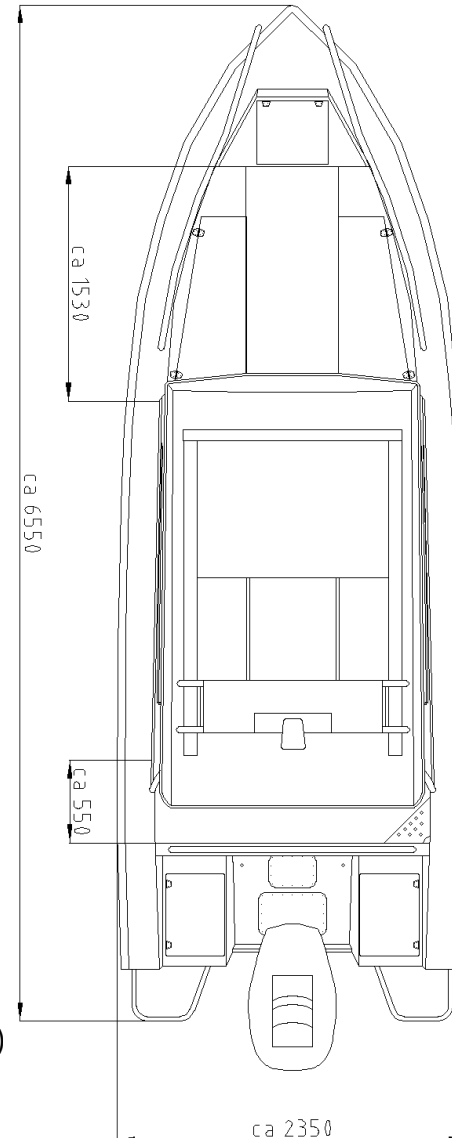

This is a large aluminum boat in a small format, which in its new design has really been optimized in terms of space! Although the hull is only 6.5 meters, the boat feels spacious, with good and functional surfaces throughout the boat.

ALUKIN C 650 SPECIFICATIONS

Length (excl. engine):	approx. 6.5 m	Max. engine output:	150 - 225 hp
Width:	approx. 2.35 m	No. of persons:	6
Draught (tilted engine):	approx. 0.45 m	Metal thickness (bottom/freeboard/deck)	5/4/5
Fuel volume:	approx. 180 litres	Dead rises (stern/stem):	19/42
Weight without engine:	approx. 1, 200 kg		